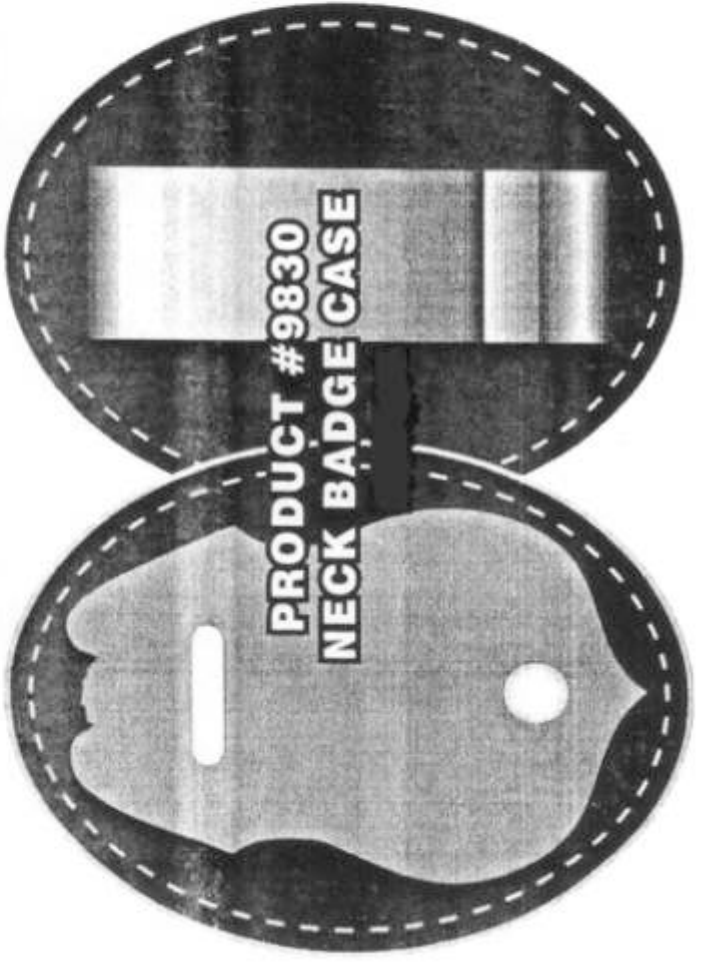

U.S. CUSTOMS BADGE CASES AND CLIP

Creative Casting
1827 S. Armstrong Ave.
Denison, Texas 75020